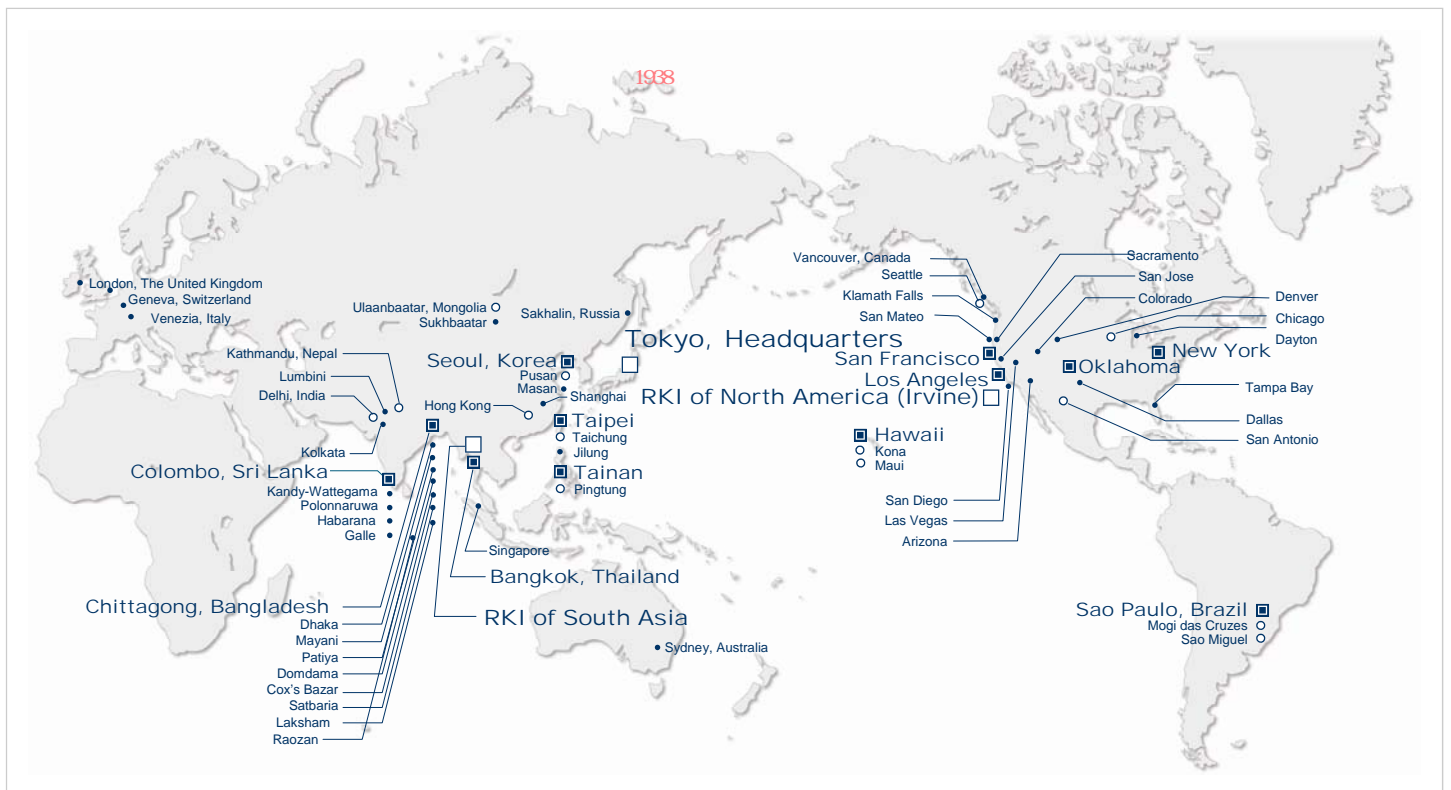

SHAN-ZAI 2011年1月号 (Vol. 64)

【 〇 】 106-8537 東京都杉並区和田2-6-1 普門館5F Tel: 03-5341-1124 Fax: 03-5341-1224 E-mail: Shan-zai@kosei-kai.or.jp
: 鈴木孝太郎 : : 工藤友紀乃 斎藤華央留・